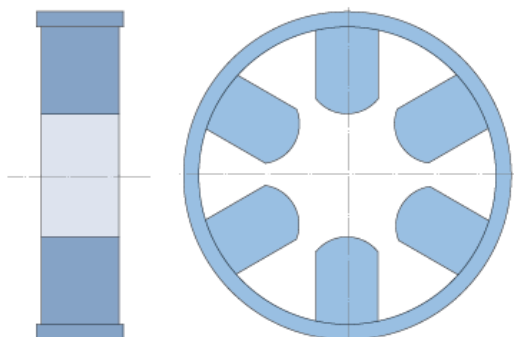

PHE L110RINGKIT

Size	110
Outer diameter (mm)	97
Outer diameter (in)	3.82