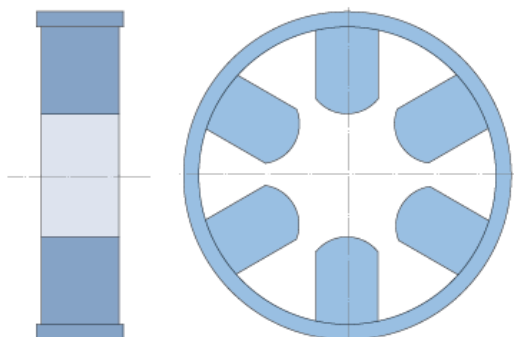

# PHE L150RINGKIT

Size	150
Outer diameter (mm)	112
Outer diameter (in)	4.41