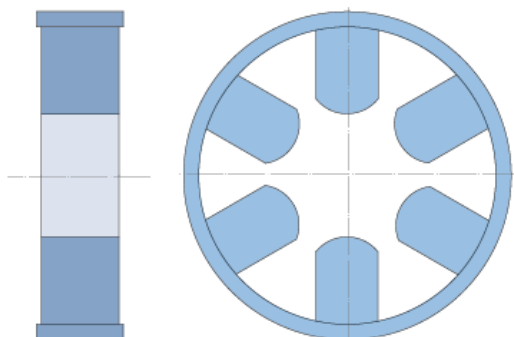

PHE L190RINGKIT

Size	190
Outer diameter (mm)	130
Outer diameter (in)	5.12