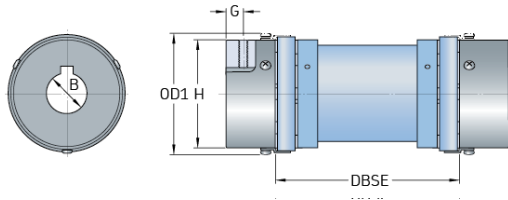

PHE L110X100SPACER

Size	110
Distance between shaft ends	100
Distance between shaft ends (in)	3.94