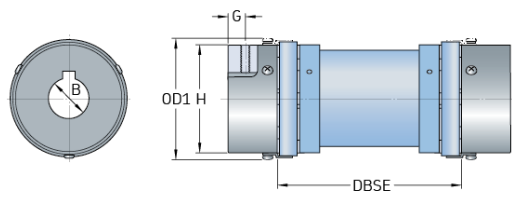

PHE L100X140SPACER

Size	100
Distance between shaft ends	140
Distance between shaft ends (in)	5.51