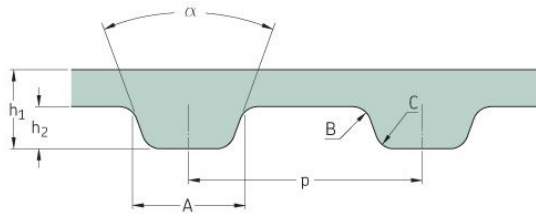

PHG 463-XH-300

No. of teeth	53
Pitch length (in)	46.38
Pitch length (mm)	1178.05
h1 = Height (mm)	11.2
h = Height (in)	0.44
Width (mm)	76.2
Width (in)	3
Sleeve (Y/N)	Y