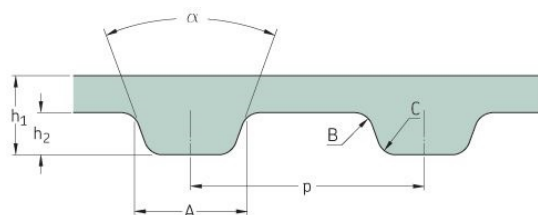

PHG 504-MXL-031

No. of teeth	63
Pitch length (in)	5.04
Pitch length (mm)	128.02
h1 = Height (mm)	1.14
h = Height (in)	0.04
Width (mm)	7.87
Width (in)	0.31