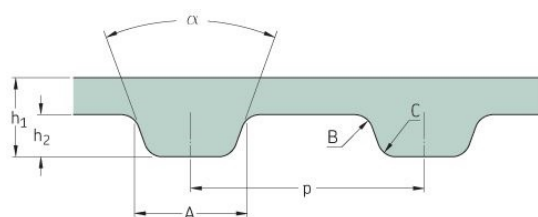

# PHG 884-MXL-031

No. of teeth	73
Pitch length (in)	8.84
Pitch length (mm)	224.54
h1 = Height (mm)	1.14
h = Height (in)	0.04
Width (mm)	7.87
Width (in)	0.31