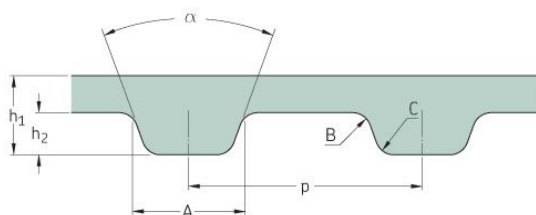

PHG 884-MXL-037

No. of teeth	73
Pitch length (in)	8.84
Pitch length (mm)	224.54
h1 = Height (mm)	1.14
h = Height (in)	0.04
Width (mm)	9.4
Width (in)	0.37