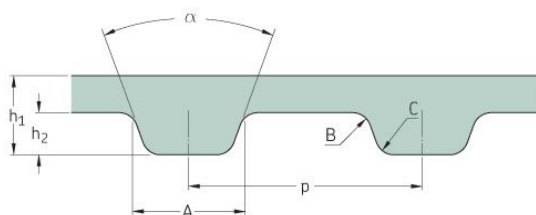

PHG 816-MXL-037

No. of teeth	102
Pitch length (in)	8.16
Pitch length (mm)	207.26
h1 = Height (mm)	1.14
h = Height (in)	0.04
Width (mm)	9.4
Width (in)	0.37