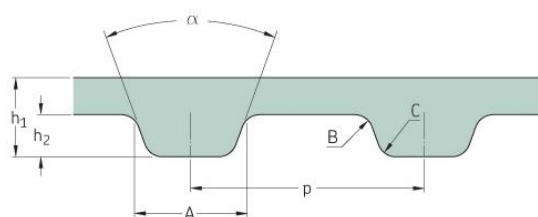

PHG 1088-MXL-037

No. of teeth	136
Pitch length (in)	10.88
Pitch length (mm)	276.35
h1 = Height (mm)	1.14
h = Height (in)	0.04
Width (mm)	9.4
Width (in)	0.37