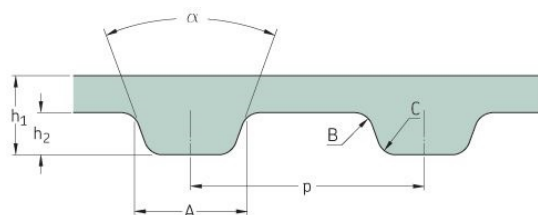

PHG 1580-MXL-025

No. of teeth	197
Pitch length (in)	15.8
Pitch length (mm)	401.32
h1 = Height (mm)	1.14
h = Height (in)	0.04
Width (mm)	6.35
Width (in)	0.25