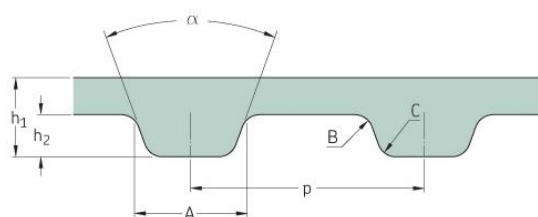

# PHG 1732-MXL-025

No. of teeth	216
Pitch length (in)	17.32
Pitch length (mm)	439.93
h1 = Height (mm)	1.14
h = Height (in)	0.04
Width (mm)	6.35
Width (in)	0.25