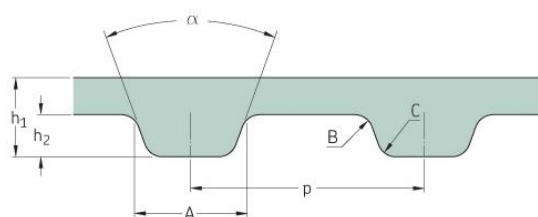

# PHG 1856-MXL-037

No. of teeth	232
Pitch length (in)	18.56
Pitch length (mm)	471.42
h1 = Height (mm)	1.14
h = Height (in)	0.04
Width (mm)	9.4
Width (in)	0.37