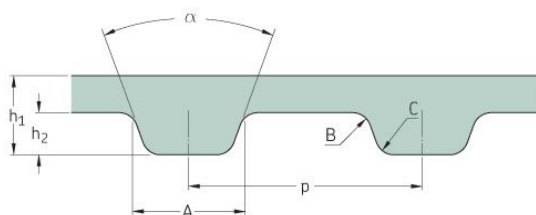

PHG 2592-MXL-031

No. of teeth	324
Pitch length (in)	25.92
Pitch length (mm)	658.37
h1 = Height (mm)	1.14
h = Height (in)	0.04
Width (mm)	7.87
Width (in)	0.31