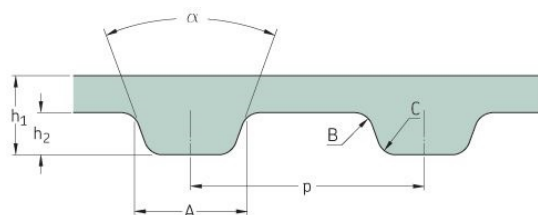

# PHG 3704-MXL-031

No. of teeth	463
Pitch length (in)	37.04
Pitch length (mm)	940.82
h1 = Height (mm)	1.14
h = Height (in)	0.04
Width (mm)	7.87
Width (in)	0.31