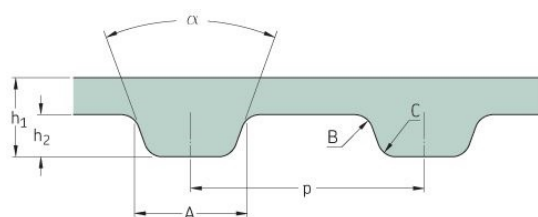

# PHG 1220-XL-025

|                   |        |
|-------------------|--------|
| No. of teeth      | 610    |
| Pitch length (in) | 122    |
| Pitch length (mm) | 3098.8 |
| h1 = Height (mm)  | 2.3    |
| h = Height (in)   | 0.09   |
| Width (mm)        | 6.35   |
| Width (in)        | 0.25   |
| Sleeve (Y/N)      | N      |