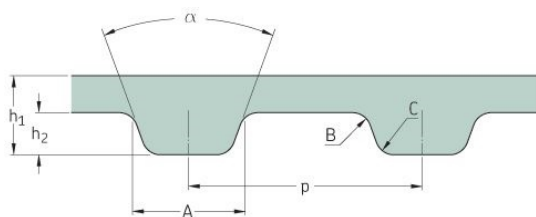

PHG 461-L-100

No. of teeth	123
Pitch length (in)	46.13
Pitch length (mm)	1171.7
h1 = Height (mm)	3.6
h = Height (in)	0.14
Width (mm)	25.4
Width (in)	1
Sleeve (Y/N)	N