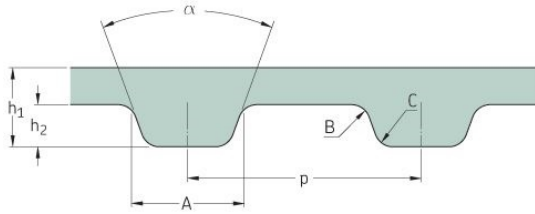

PHG 145-H-150

No. of teeth	29
Pitch length (in)	14.5
Pitch length (mm)	368.3
h1 = Height (mm)	4.3
h = Height (in)	0.17
Width (mm)	38.1
Width (in)	1.5
Sleeve (Y/N)	N