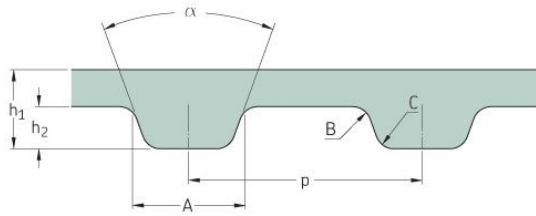

# PHG 690-H-200

|                   |        |
|-------------------|--------|
| No. of teeth      | 138    |
| Pitch length (in) | 69     |
| Pitch length (mm) | 1752.6 |
| h1 = Height (mm)  | 4.3    |
| h = Height (in)   | 0.17   |
| Width (mm)        | 50.8   |
| Width (in)        | 2      |
| Sleeve (Y/N)      | N      |