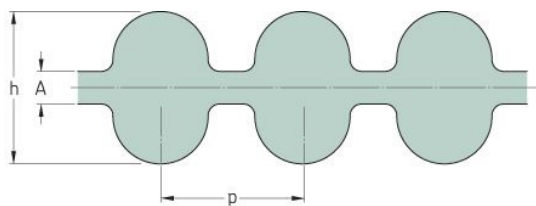

PHG DA-655-5M-9

No. of teeth	131
Pitch length (in)	25.79
Pitch length (mm)	655
h = Height (mm)	5.3
Width (mm)	9
Sleeve (Y/N)	N