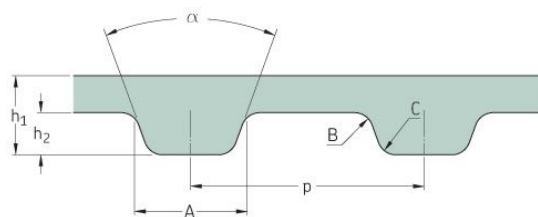

PHG 14552-MXL-025

No. of teeth	1806
Pitch length (in)	145.52
Pitch length (mm)	3696.21
h1 = Height (mm)	1.14
h = Height (in)	0.04
Width (mm)	6.35
Width (in)	0.25