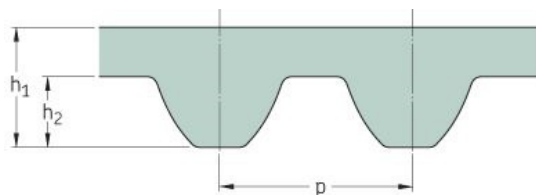

PHG S2M-96-15

No. of teeth	48
Pitch length (in)	3.78
Pitch length (mm)	96
h1 = Height (mm)	1.36
Width (mm)	15
Sleeve (Y/N)	N