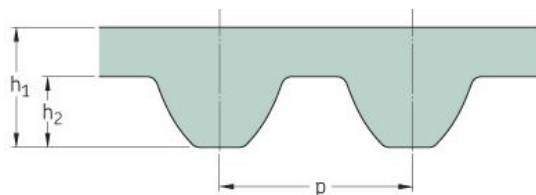

PHG S2M-288-15

No. of teeth	144
Pitch length (in)	11.34
Pitch length (mm)	288
h1 = Height (mm)	1.36
Width (mm)	15
Sleeve (Y/N)	N