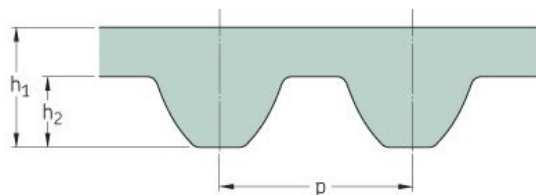

PHG S3M-171-15

No. of teeth	57
Pitch length (in)	6.73
Pitch length (mm)	171
h1 = Height (mm)	2.2
Width (mm)	15
Sleeve (Y/N)	N