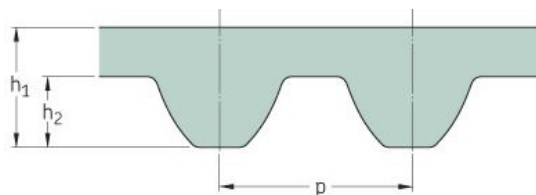

# PHG S3M-264-15

No. of teeth	88
Pitch length (in)	10.39
Pitch length (mm)	264
h1 = Height (mm)	2.2
Width (mm)	15
Sleeve (Y/N)	N