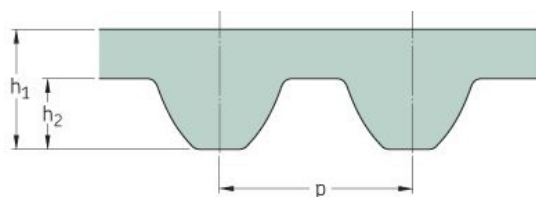

PHG S3M-297-15

No. of teeth	99
Pitch length (in)	11.69
Pitch length (mm)	297
h1 = Height (mm)	2.2
Width (mm)	15
Sleeve (Y/N)	N