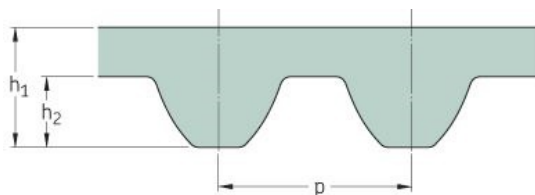

# PHG S3M-369-6

No. of teeth	123
Pitch length (in)	14.53
Pitch length (mm)	369
h1 = Height (mm)	2.2
Width (mm)	6
Sleeve (Y/N)	N