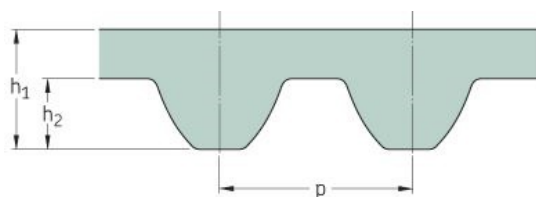

PHG S3M-369-9

No. of teeth	123
Pitch length (in)	14.53
Pitch length (mm)	369
h1 = Height (mm)	2.2
Width (mm)	9
Sleeve (Y/N)	N