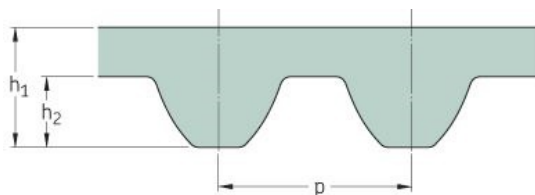

# PHG S3M-537-6

No. of teeth	179
Pitch length (in)	21.14
Pitch length (mm)	537
h1 = Height (mm)	2.2
Width (mm)	6
Sleeve (Y/N)	N