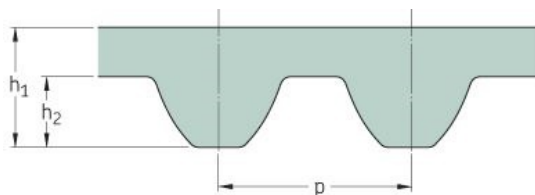

PHG S4.5M-711-15

No. of teeth	158
Pitch length (in)	27.99
Pitch length (mm)	711
h1 = Height (mm)	2.81
Width (mm)	15
Sleeve (Y/N)	N