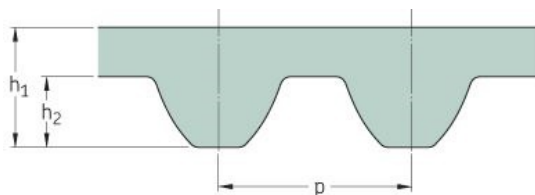

PHG S8M-760-35

| | |
|-------------------|-------|
| No. of teeth | 95 |
| Pitch length (in) | 29.92 |
| Pitch length (mm) | 760 |
| h1 = Height (mm) | 5.3 |
| Width (mm) | 35 |
| Sleeve (Y/N) | N |