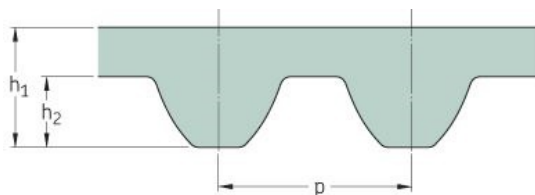

PHG S8M-784-85

| | |
|-------------------|-------|
| No. of teeth | 98 |
| Pitch length (in) | 30.87 |
| Pitch length (mm) | 784 |
| h1 = Height (mm) | 5.3 |
| Width (mm) | 85 |
| Sleeve (Y/N) | N |