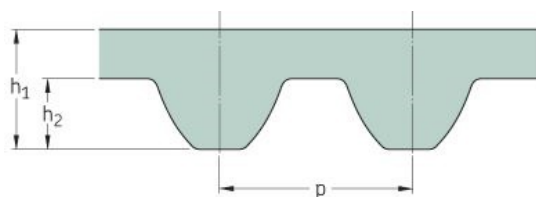

PHG S8M-1344-50

No. of teeth	168
Pitch length (in)	52.91
Pitch length (mm)	1344
h1 = Height (mm)	5.3
Width (mm)	50
Sleeve (Y/N)	N