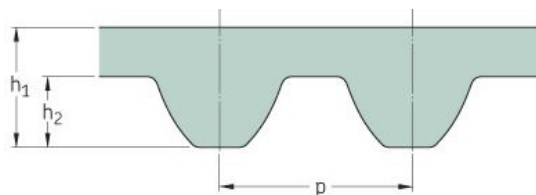

PHG S8M-1544-50

No. of teeth	193
Pitch length (in)	60.79
Pitch length (mm)	1544
h1 = Height (mm)	5.3
Width (mm)	50
Sleeve (Y/N)	N