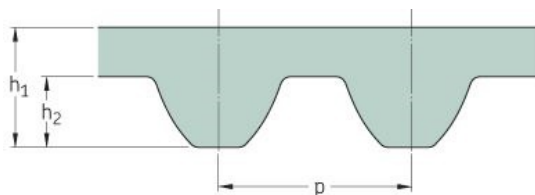

# PHG S14M-1246-85

|                   |       |
|-------------------|-------|
| No. of teeth      | 89    |
| Pitch length (in) | 49.06 |
| Pitch length (mm) | 1246  |
| h1 = Height (mm)  | 10.2  |
| Width (mm)        | 85    |
| Sleeve (Y/N)      | N     |