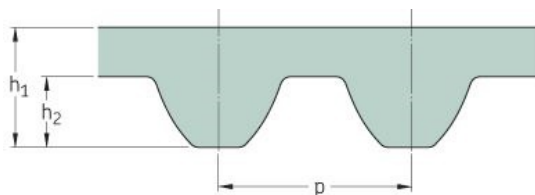

PHG S14M-4410-115

No. of teeth	315
Pitch length (in)	173.62
Pitch length (mm)	4410
h1 = Height (mm)	10.2
Width (mm)	115
Sleeve (Y/N)	N