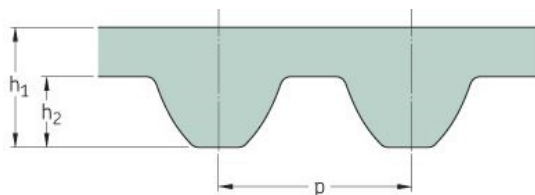

PHG S14M-4508-55

| | |
|-------------------|--------|
| No. of teeth | 322 |
| Pitch length (in) | 177.48 |
| Pitch length (mm) | 4508 |
| h1 = Height (mm) | 10.2 |
| Width (mm) | 55 |
| Sleeve (Y/N) | N |