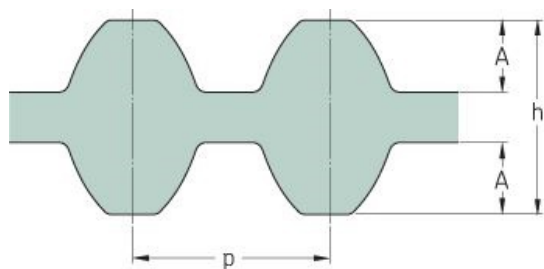

PHG DS5M-825-15

No. of teeth	165
Pitch length (in)	32.48
Pitch length (mm)	825
h = Height (mm)	4.96
Width (mm)	15
Sleeve (Y/N)	N