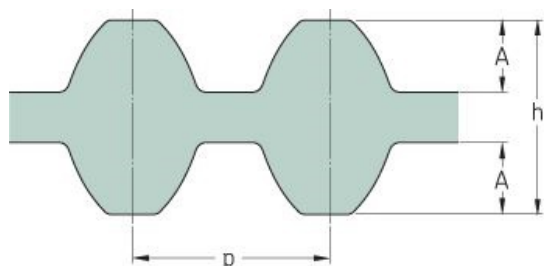

PHG DS5M-1225-15

No. of teeth	245
Pitch length (in)	48.23
Pitch length (mm)	1225
h = Height (mm)	4.96
Width (mm)	15
Sleeve (Y/N)	N