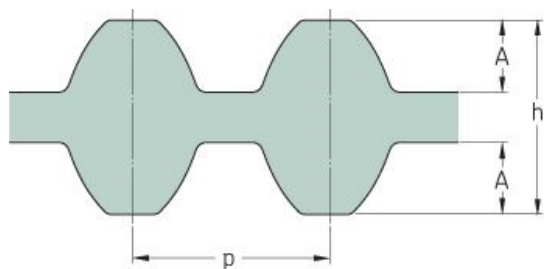

PHG DS8M-656-85

| | |
|-------------------|-------|
| No. of teeth | 82 |
| Pitch length (in) | 25.83 |
| Pitch length (mm) | 656 |
| h = Height (mm) | 7.47 |
| Width (mm) | 85 |
| Sleeve (Y/N) | N |