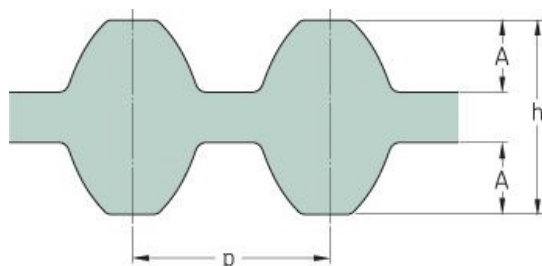

PHG DS8M-848-85

No. of teeth	106
Pitch length (in)	33.39
Pitch length (mm)	848
h = Height (mm)	7.47
Width (mm)	85
Sleeve (Y/N)	N