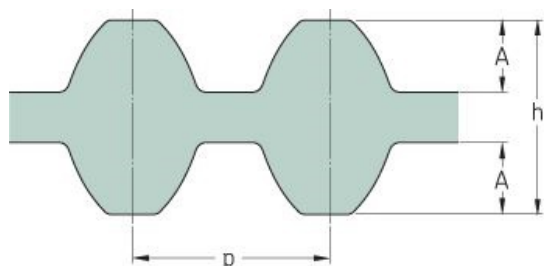

PHG DS8M-1224-20

No. of teeth	153
Pitch length (in)	48.19
Pitch length (mm)	1224
h = Height (mm)	7.47
Width (mm)	20
Sleeve (Y/N)	N