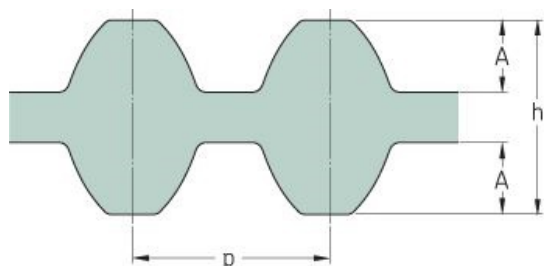

PHG DS8M-1344-30

No. of teeth	168
Pitch length (in)	52.91
Pitch length (mm)	1344
h = Height (mm)	7.47
Width (mm)	30
Sleeve (Y/N)	N