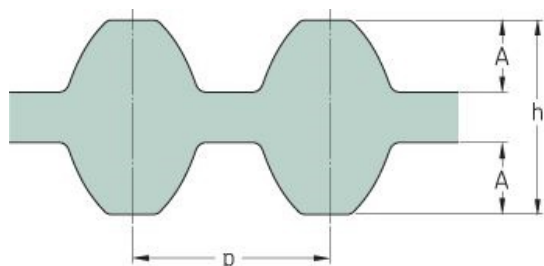

PHG DS8M-1344-50

No. of teeth	168
Pitch length (in)	52.91
Pitch length (mm)	1344
h = Height (mm)	7.47
Width (mm)	50
Sleeve (Y/N)	N