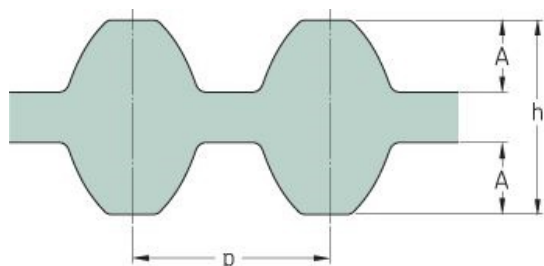

# PHG DS8M-1344-85

No. of teeth	168
Pitch length (in)	52.91
Pitch length (mm)	1344
h = Height (mm)	7.47
Width (mm)	85
Sleeve (Y/N)	N