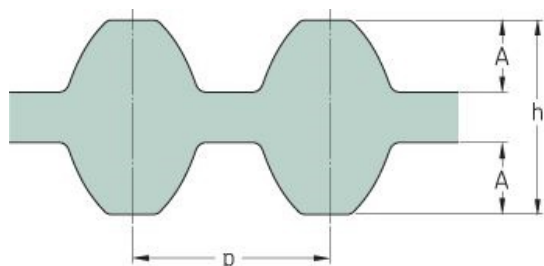

PHG DS8M-1400-20

No. of teeth	175
Pitch length (in)	55.12
Pitch length (mm)	1400
h = Height (mm)	7.47
Width (mm)	20
Sleeve (Y/N)	N