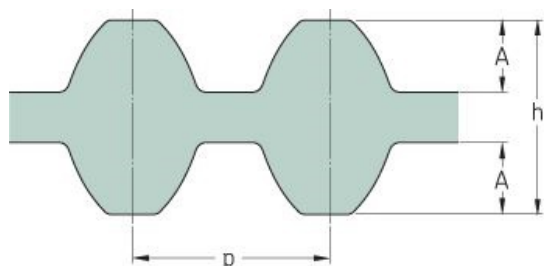

PHG DS8M-1512-85

No. of teeth	189
Pitch length (in)	59.53
Pitch length (mm)	1512
h = Height (mm)	7.47
Width (mm)	85
Sleeve (Y/N)	N