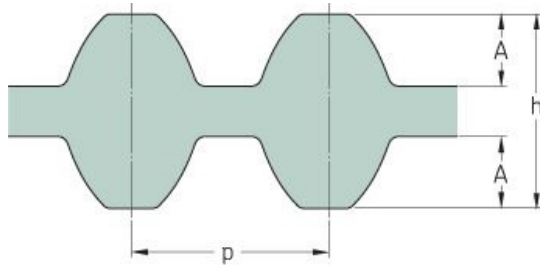

PHG DS8M-2048-50

No. of teeth	256
Pitch length (in)	80.63
Pitch length (mm)	2048
h = Height (mm)	7.47
Width (mm)	50
Sleeve (Y/N)	N