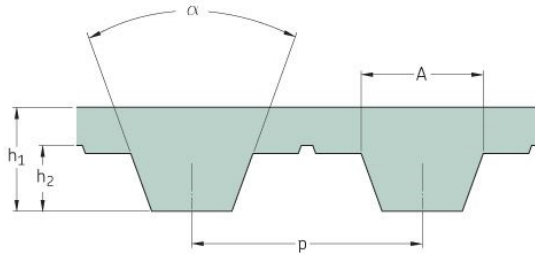

# PHG T5-1740-16

No. of teeth	348
Pitch length (in)	68.5
Pitch length (mm)	1740
h1 = Height (mm)	2.2
Width (mm)	16
Sleeve (Y/N)	N